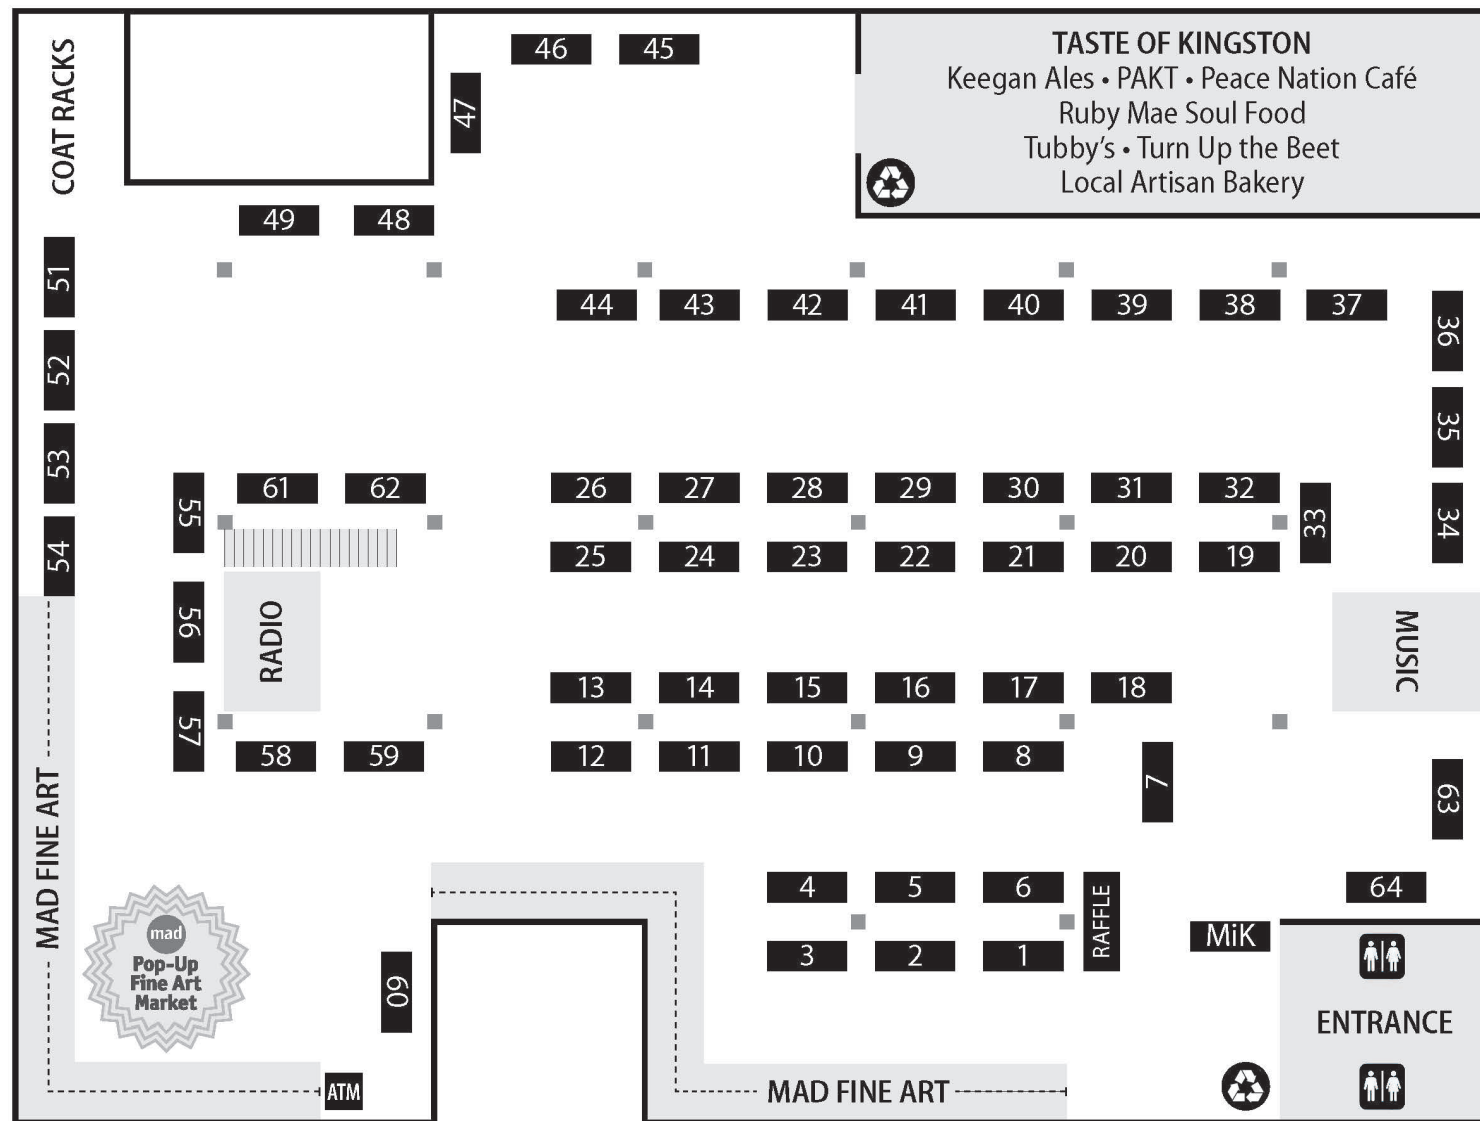

MAD *in* Kingston

- | | |
|--------------------------------------|-----------------------------------------|
| 11 91st Sojourners | 33 Hudson River Maritime Museum |
| 22 All Dolled Up by Mumba | 19 Hudson Valley Silverworks |
| 14 Ann Egan Jewelry | 51 ImmuneSchein LLC |
| 43 Art for Living | 46 Interage Mediaworks |
| 36 Artcraft | 9 J Bliss Studios |
| 23 Beames Designs! | 27 Jay Teske Leather Co. |
| 24 Blauweiss Media | 58 John Fischer Photography |
| 32 brandhelene,inc | 25 Karmabee |
| 60 Carole Amper Inc. dba Toucan Hats | 10 Kathleen Gavin |
| 16 Carp Custom Creations | 7 Kelly & Jones |
| 2 Children's Home of Kingston | 4 Kingston Ceramics Studio |
| 44 Craft Artique | 57 Kingston Happenings |
| 59 Cross Country Vintage | 15 Kingston Land Trust |
| 39 Dahlia Designs | 54 Kingston Midtown Arts District (MAD) |
| 64 D.R.A.W. | 49 Knightly Endeavors |
| 37 Edward Meyer Pottery | 62 Lilac Hill Designs |
| 30 ehstern | 47 Marysa Sacerdote Jewelry |
| 8 Eighth Belle | 21 Matthew Pleva |
| 29 Facets Of Earth | 41 McPherson & Company |
| 48 Friends of Forsyth Nature Center | 6 Mi Ties |
| 63 G-Prophets | 34 Milne Antiques & Design |
| 56 Gifts, Grace & Gratitude | 26 Moss Photo Greeting Cards |
| 5 Half Moon Books | 13 Patti Gibbons Art |
| 17 Hetta Glogg, LLC | |
| 52 High Gear Jewelry | |
| 61 Highborne Essentials | |

- | | |
|----------------------------|----------------------------|
| 18 Pratt Institute | 45 Ulster County Tourism |
| 12 Pris'Designs | 28 Uncanny Gallery |
| 35 Redsharkboy | 38 Urban Apis, LLC |
| 1 RUPCO | 40 Wired & Wrapped by Keli |
| 31 StoneStyling | 55 Zephyr Float |
| 53 The Painted Design | |
| 3 Toki Pokey | |
| 20 Tom DeLooza Photography | |
| 42 Ujjala | |