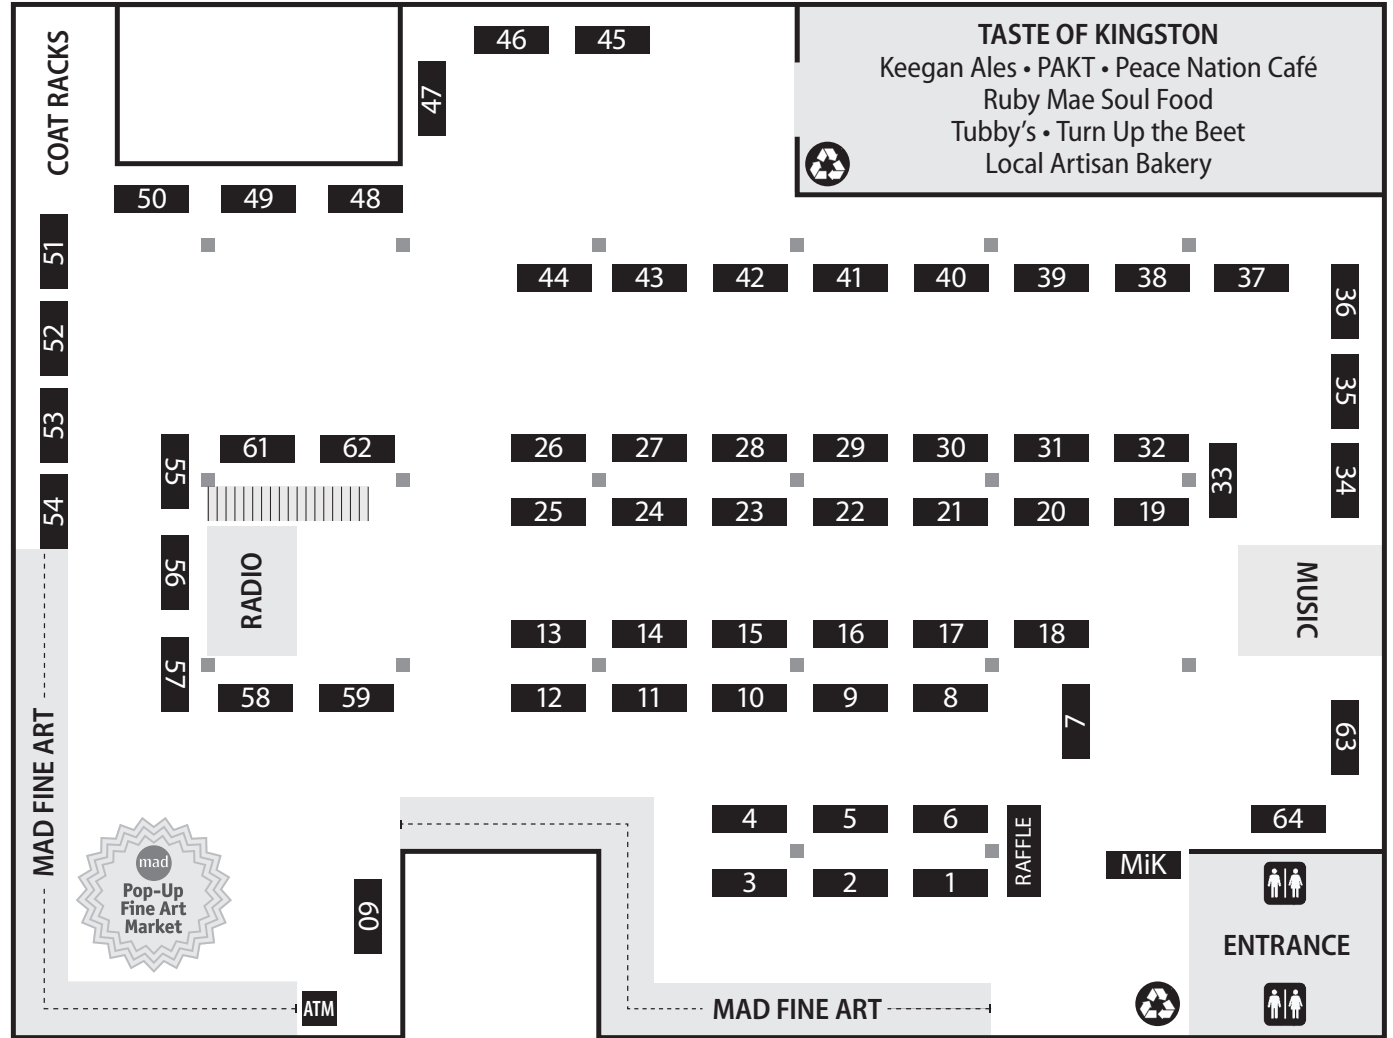

MAD in Kingston

50 91st Sojourners	19 Hudson Valley Silverworks
22 All Dolled Up by Mumba	16 Humanamente
14 Ann Egan Jewelry	10 I'm a Star
43 Art for Living	51 ImmuneSchein LLC
36 Artcraft	46 Interage Mediaworks
23 Beames Designs!	9 J Bliss Studios
24 Blauweiss Media	27 Jay Teske Leather Co.
32 brandhelene,inc	58 John Fischer Photography
60 Carole Amper Inc. dba Toucan Hats	25 Karmabee
2 Children's Home of Kingston	7 Kelly & Jones
44 Craft Artique	4 Kingston Ceramics Studio
59 Cross Country Vintage	57 Kingston Happenings
39 Dahlia Designs	63 Kingston High School Art Department
64 D.R.A.W.	15 Kingston Land Trust
37 Edward Meyer Pottery	54 Kingston Midtown Arts District (MAD)
30 ehstern	49 Knightly Endeavors
8 Eighth Belle	62 Lilac Hill Designs
29 Facets Of Earth	47 Marysa Sacerdote Jewelry
48 Friends of Forsyth Nature Center	21 Matthew Pleva
56 Gifts, Grace & Gratitude	41 McPherson & Company
5 Half Moon Books	6 Mi Ties
17 Hetta Glogg, LLC	11 Michael La R+D
52 High Gear Jewelry	34 Milne Antiques & Design
61 Highborne Essentials	26 Moss Photo Greeting Cards
33 Hudson River Maritime Museum	

13 Patti Gibbons Art
18 Pratt Institute
12 Pris'Designs
35 Redsharkboy
1 RUPCO
31 StoneStyling
53 The Painted Design
3 Toki Pokey
20 Tom DeLooza Photography

42 Ujjala
45 Ulster County Tourism
28 Uncanny Gallery
38 Urban Apis, LLC
40 Wired & Wrapped by Keli
55 Zephyr Float

Artist Film Docs	Tom Hackett
Neville Bean	Prudence Haze
Mercedes Cecilia	Dina Kravtsov
Ray Curran	Richard Morris
Priscilla Derven	Maureen O'Sullivan
Ken Dreyfack	Stefan Saffer
Rosalie Frankel	Steve Schabot
Glenn Grubard	Susan Whelan